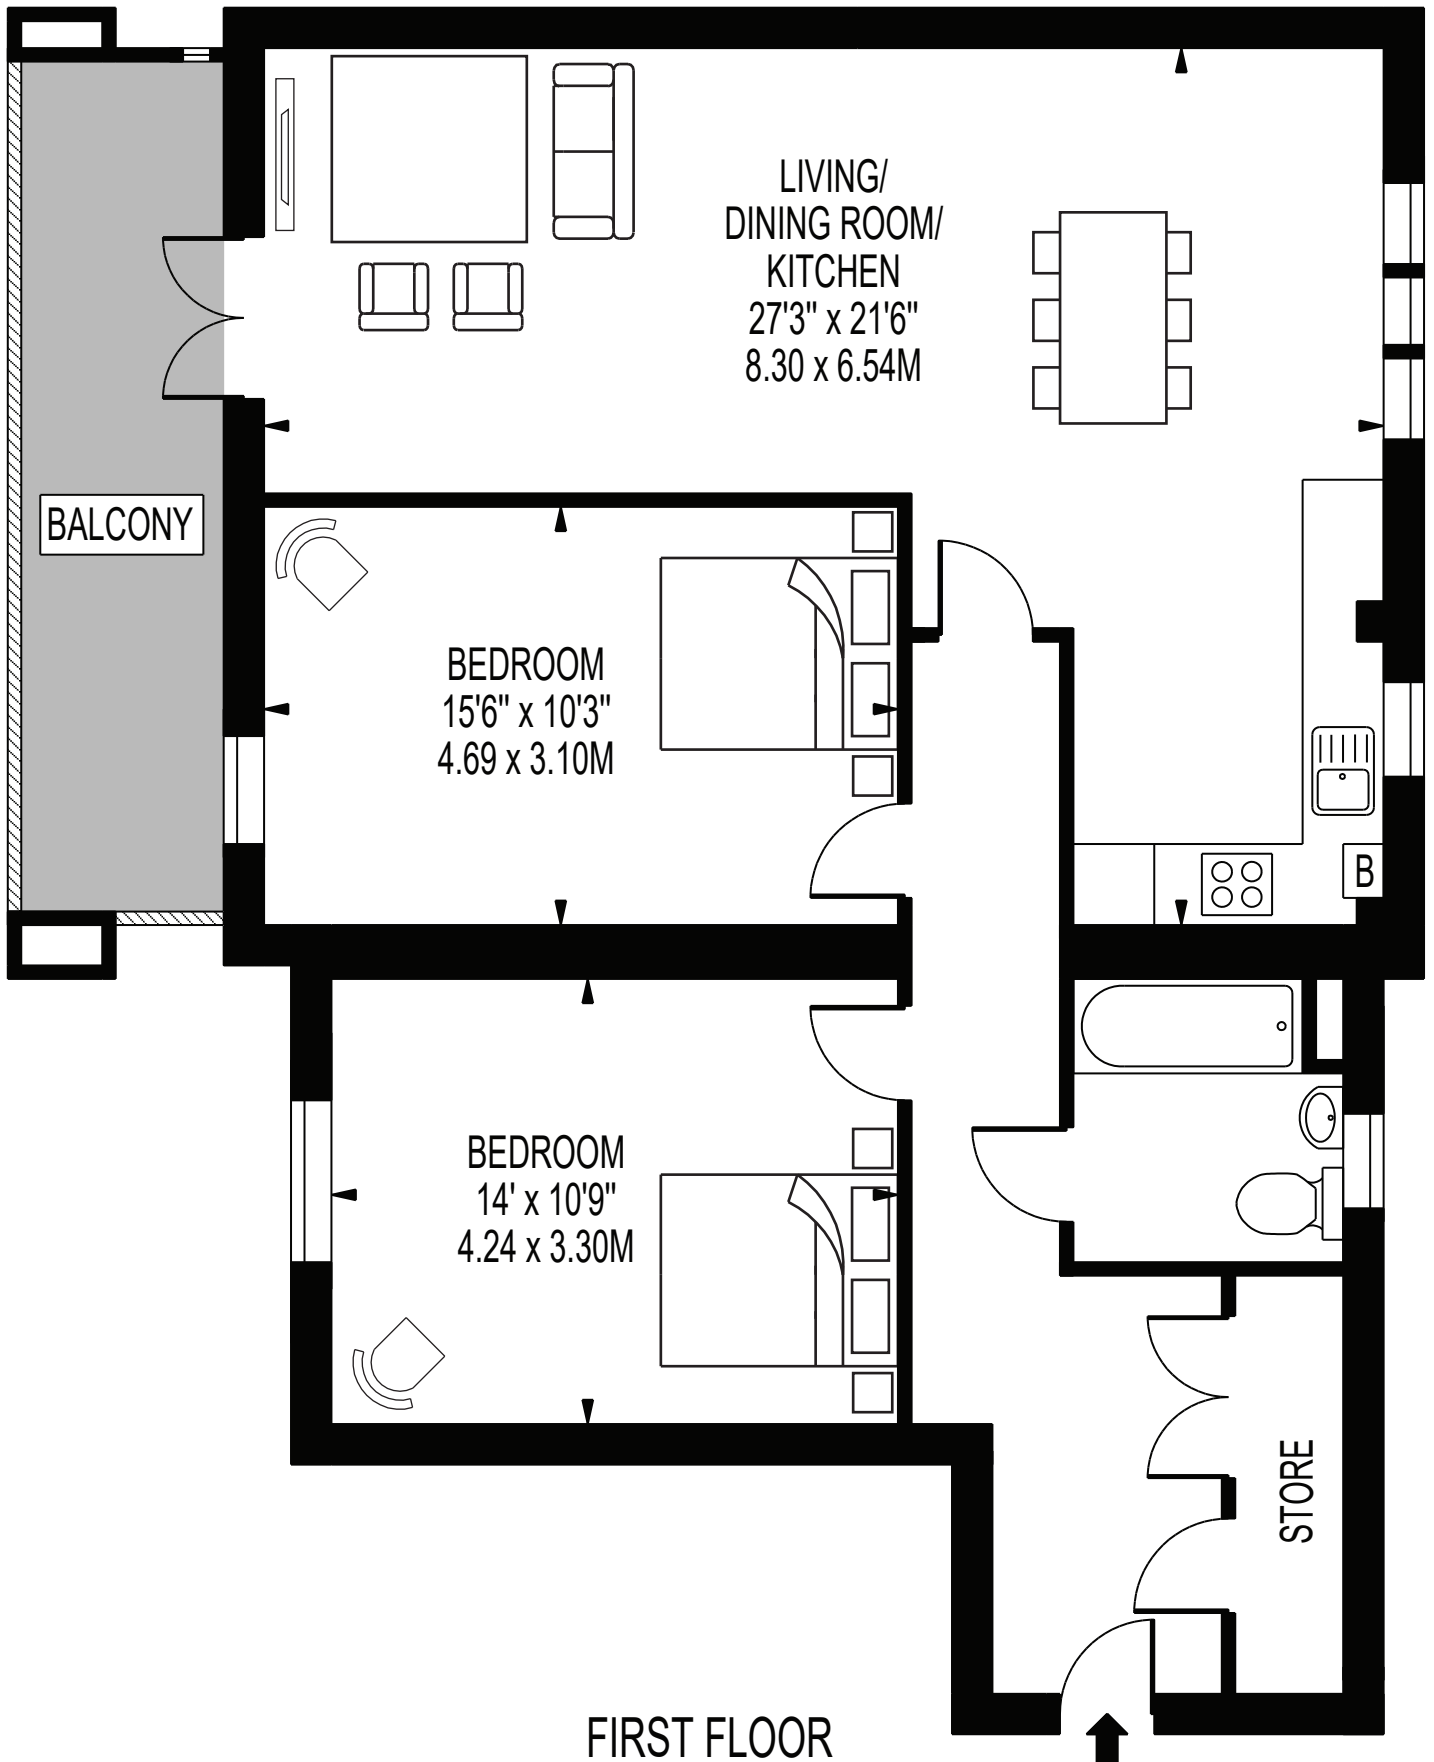

PLOT 52

APPROXIMATE GROSS INTERNAL FLOOR AREA: 931 SQ FT - 86.53 SQ M

FIRST FLOOR

FOR ILLUSTRATION PURPOSES ONLY

THIS FLOOR PLAN SHOULD BE USED AS A GENERAL OUTLINE FOR GUIDANCE ONLY AND DOES NOT CONSTITUTE IN WHOLE OR IN PART AN OFFER OR CONTRACT. ANY INTENDING PURCHASER OR LESSEE SHOULD SATISFY THEMSELVES BY INSPECTION, SEARCHES, ENQUIRIES AND FULL SURVEY AS TO THE CORRECTNESS OF EACH STATEMENT. ANY AREAS, MEASUREMENTS OR DISTANCES QUOTED ARE APPROXIMATE AND SHOULD NOT BE USED TO VALUE A PROPERTY OR BE THE BASIS OF ANY SALE OR LET.